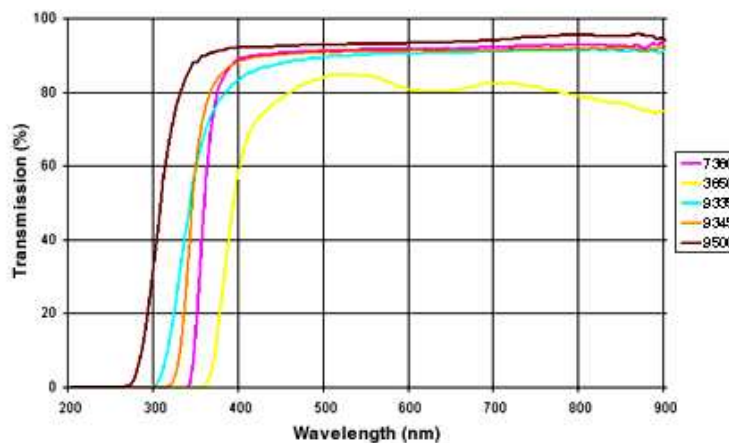

▶ **How can we help you?**

▶ **Why Kopp Glass?**

▶ **About Kopp**

▶ **Markets**

- Aircraft
- Airport
- Transportation & Signal

Filter & Scientific

Night Vision Compatible (NVIS)

Stage & Theatrical

Medical & Dental

Architectural

Industrial, Sight & Meter

Custom Capability

Optical Glass

▶ **Products**

▶ **Custom Capability**

▶ **Manufacturing**

▶ **Research & Engineering**

▶ **Glass Colors & Specifications**

Filter & Scientific Glass Summary

You will find the following filter category graphs below:

UV Absorbing / VIS Transmitting
UV Transmitting / VIS Absorbing
Blue
Blue Green
Green
Sharp Cut Yellow
Signal Yellow
Uranium Yellow

Amethyst
Sharp Cut Red
IR Transmitting / VIS Absorbing
IR Absorbing / VIS Transmitting
Black
Wavelength Calibrating
Color Correcting
Neutral Density

Ultraviolet(UV) Absorbing / Visible(VIS) Transmitting

[7380](#) [3850](#) [9335](#) [9345](#) [9500](#)

Click the number for a complete datasheet