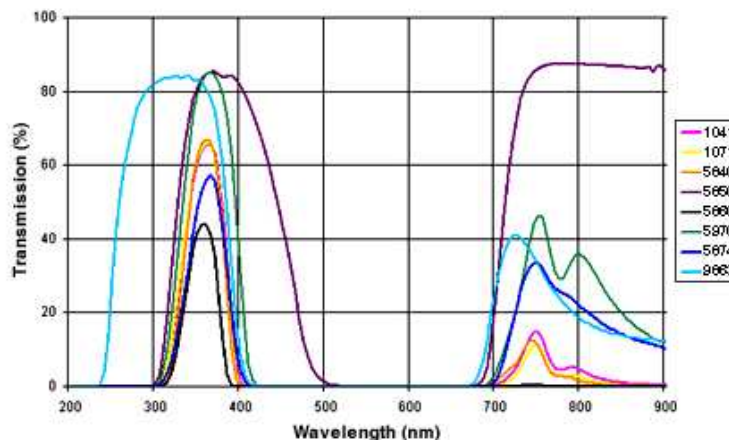

Ultraviolet(UV) Transmitting / Visible(VIS) Absorbing

Contact us:

Phone: 412-271-0190

Fax: 412-271-4103

Kopp Glass, Inc.

2108 Palmer St.

Pittsburgh, PA. 15218

Or [Click Here](#) to Email us for more information or to request a quote.

Subscribe to our News & Tech Release

Facebook

Like 78

ShareThis

News & Tech Bulletins

7.12.2011

New Low Weight Glass Formulations

- Kopp Glass announces successful development of two low weight, high transmission, White LED-compatible, NVIS Formulations

12.16.2010

Kopp Glass Installs New Goniophotometer

- Kopp Glass